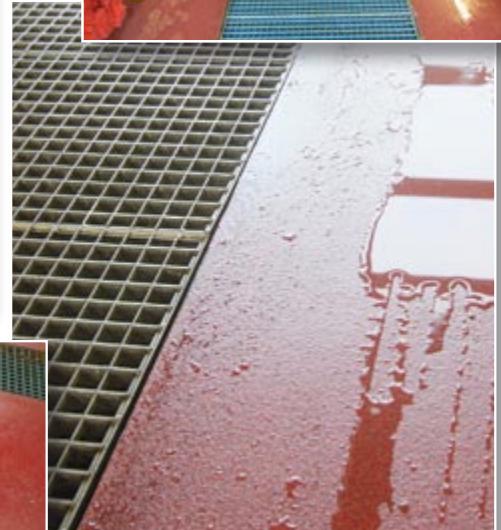

## “Carwash” on a sturdy basis

The new “Carwash” installation in Woerden, Holland chose bright red reactive resin flooring from Silikal. And for a good reason: The new floor is a real eye-catcher and very resistant.

Resistant against oils and greases, many acids and most important against the alkaline solutions used here to clean the cars, the MMA (Methylmethacrylate)-coating offers a high degree of chemical resistance.

Mechanical stress caused by the vehicles and equipment are also no problem

for the highly resistant flooring. The flooring is anti-skid both inside the wash installation as well as on the surface for pre-treating the vehicles. The added colour quartz provides the necessary stability.

Silikal-floorings are also quickly laid. Already two hours after laying they are completely hardened and can be fully exposed to loads.

Proven in the field  
For over 55 years  
On many million m<sup>2</sup>