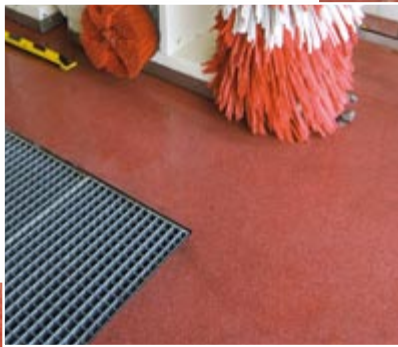

## “Carwash” on a sturdy basis

The new “Carwash” installation in Woerden, Holland chose bright red reactive resin flooring from Silikal. And for a good reason: The new floor is a real eye-catcher and very resistant.

Mechanical stress caused by the vehicles and equipment are also no problem

for the highly resistant flooring. The flooring is anti-skid both inside the wash installation as well as on the surface for pre-treating the vehicles. The added colour quartz provides the necessary stability.

Silikal-floorings are also quickly laid. Already two hours after laying they are completely hardened and can be fully exposed to loads.

Proven in the field  
For over 55 years  
On many million m<sup>2</sup>

*Skillfully applied by qualified installers and the new floor is fully cured and ready for action within two hours. A perfect way to keep your operation running wide open.*

**Expect more from your floor.**